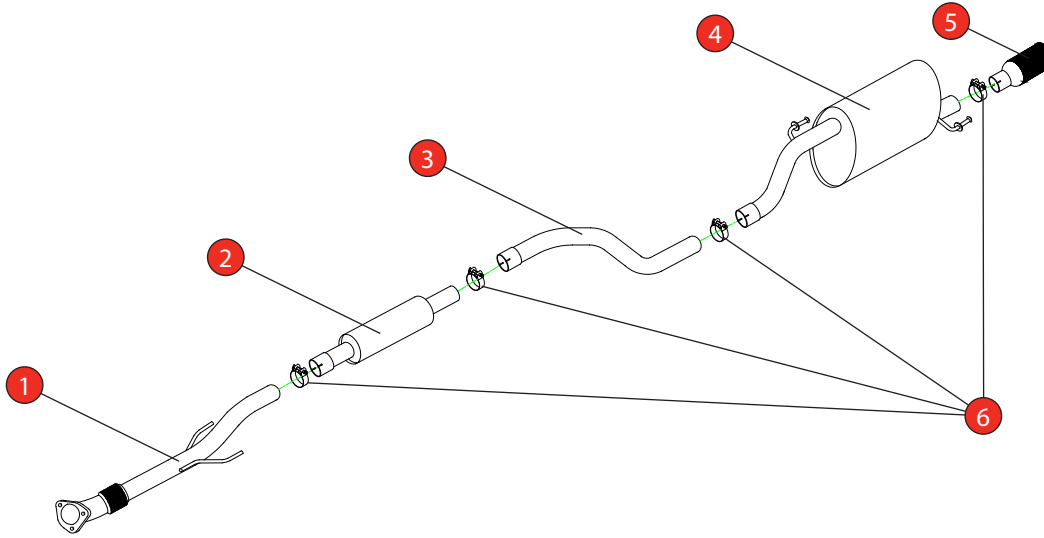

Car	Vauxhall Corsa 'E' Excite 1.0T	Part No.	SVX066C
Year	2014-Current	Fit Kits	047FK
Notes	Where not supplied use original fittings	Features	Pipe Diameter:- 63.5mm / 2.5"

Estimated Fitting Time: 60 Minutes

NO.	PART NO.	DESCRIPTION	QTY
1	860GM	Front Pipe	1
2	804GM	Resonated Centre Section	1
3	806GM	Link Pipe	1
4	861GM	Rear Silencer	1
5	Z023.10055	Ø100mm Black Ceramic Coated Daytona Trim	1
<b>Fit Kit</b>			
6	Z016.10064	65mm H/D Clamp	4